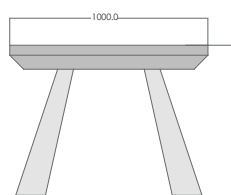

HARMONIA GAME TABLE

Design by Benedetta Colombo

hermelin
BILIARDI

It's a luxury furniture that merges precious materials: the striped rosewood sides fit perfectly with the satin nickel details and the soft leather finishes of the external play area and legs.

The reversible play area can be used on both sides and it is suitable for different game typologies: one side, made by cloth, is designed for poker, mahjong and cards; in the opposite side the checkers and chess board alternates squares, that have been entirely in striped rosewood and maple handmade.

The Harmonia game table is available in the following sizes:

- 100x100cm
- 120x120cm

- Sides in striped rosewood (or other wood at customer's choice).
- Sides and legs covered in leather, colour of customer's choice.
- Cloth colour to customer choice.
- Rosewood and maple chessboard.
- Internal compartments for accessories and playing instruments.