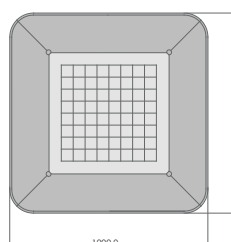

HARMONIA GAME TABLE

Design by Benedetta Colombo

hermelin
BILIARDI

It's a luxury furniture that merges precious materials: the striped rosewood sides fit perfectly with the satin nickel details and the soft leather finishes of the external play area and legs.

The reversible play area can be used on both sides and it is suitable for different game typologies: one side, made by cloth, is designed for poker, mahjong and cards; in the opposite side the checkers and chess board alternates squares, that have been entirely in striped rosewood and maple handmade.

The Harmonia game table is available in the following sizes:

- 100x100cm
- 120x120cm

- Sides in striped rosewood (or other wood at customer's choice).
- Sides and legs covered in leather, colour of customer's choice.
- Cloth colour to customer choice.
- Rosewood and maple chessboard.
- Internal compartments for accessories and playing instruments.