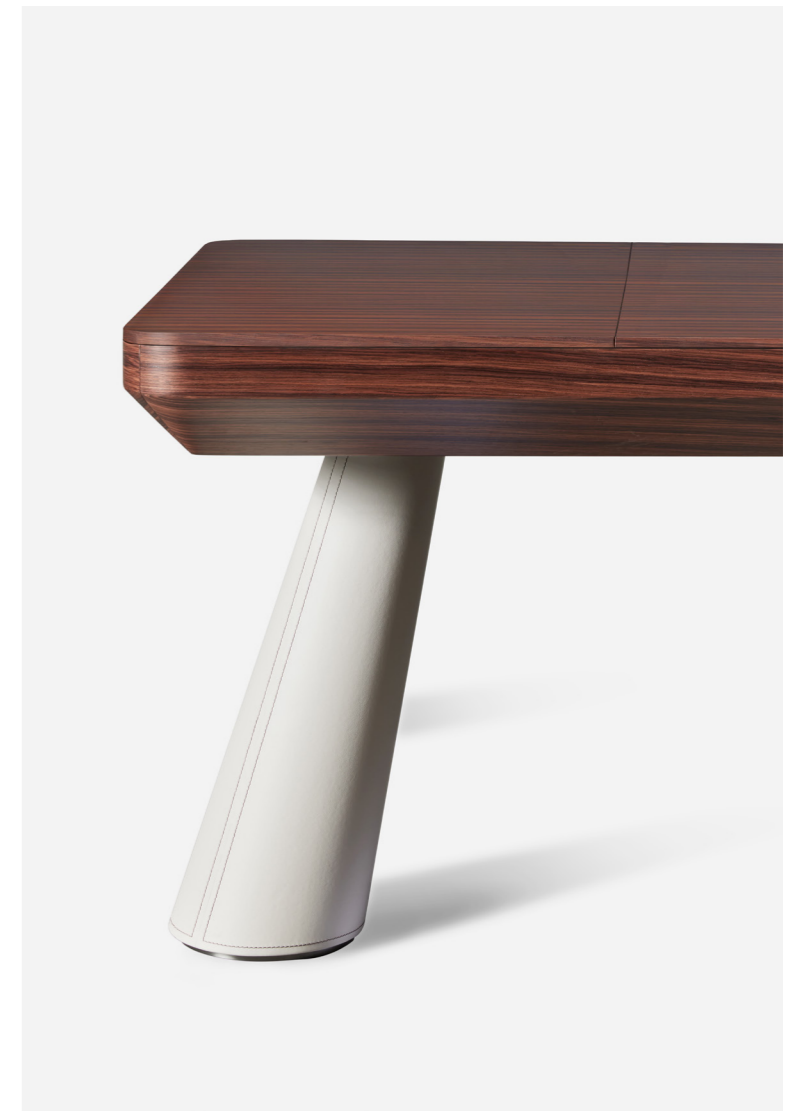

Available in the following playing field sizes:
9 feet | 8 feet | 7 feet

Harmonia pool table is characterized by soft lines and sophisticated design and it is realized following the traditional Italian craftsmanship, that symbolizes Hermelin Biliardi products.

By choosing wood, leather and finishes, you can customize this model, according to your tastes and the style of your home.