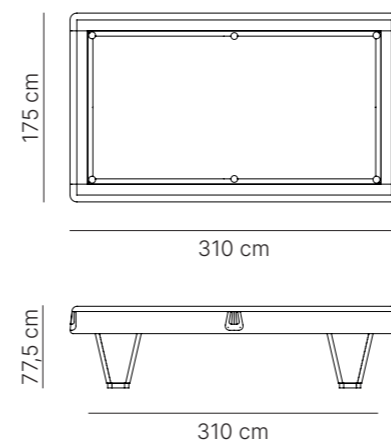

Classic lines and details represent almost two hundred years of experience, the expertise of our artisan and Italian craftsmanship.

External measure for playing field: 270×135 cm

Available in the following playing field sizes:  
270×135cm | 254×127cm