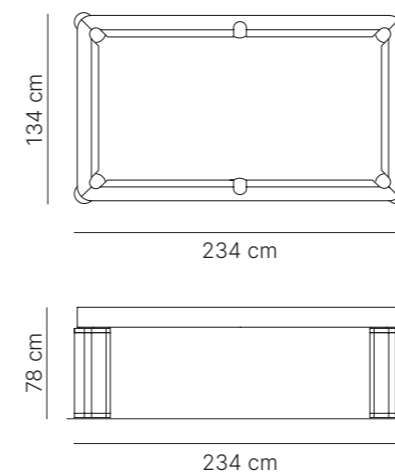

The Aria pool table is not just a piece of furniture; it's a statement of refined taste and timeless sophistication, designed to elevate any space it graces with its presence.

External measure for playing field: 7 feet 200×100 cm