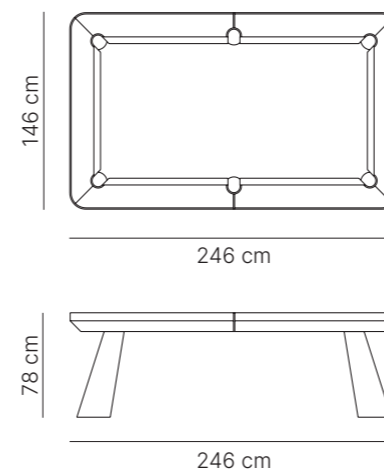

model: **Harmonia**  
design: Benedetta Colombo

External measure for playing field: 7 feet 200×100 cm

Available in the following playing field sizes:  
9 feet | 8 feet | 7 feet

Harmonia pool table is characterized by soft lines and sophisticated design and it is realized following the traditional Italian craftsmanship, that symbolizes Hermelin Biliardi products.

External measure: 100×100 cm

Also available in the following measurements:  
120×120cm

The functionality of Harmonia game table is enriched by a stylish aesthetic. Designed for four players and equipped with an internal part - where accessories and gaming tools are stored - it is an attractive item, in which the harmonious contrast between essences, materials and colors invites you to play.