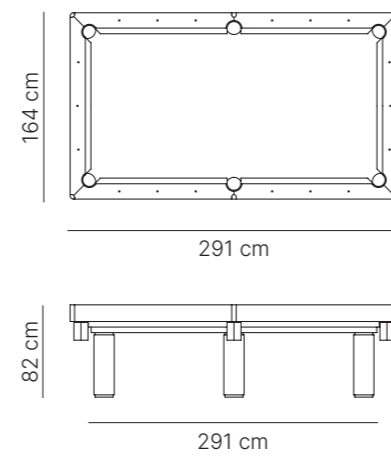

External measure: 100×100 cm

Also available in the following measurements:  
120×120cm

The functionality of Harmonia game table is enriched by a stylish aesthetic. Designed for four players and equipped with an internal part - where accessories and gaming tools are stored - it is an attractive item, in which the harmonious contrast between essences, materials and colors invites you to play.

model: **Daba**  
restyling: Giovanni Luca Ferreri

External measure for playing field: 9 feet 254×127 cm

Available in the following playing field sizes:  
12 feet | 9 feet | 8 feet | 7 feet

The beauty of our new Daba pool table comes from straight lines, essential design and fine leather refinement. The softness and texture of the leather give modern vibes and original style to the pool table.

Classic lines and details represent almost two hundred years of experience, the expertise of our artisan and Italian craftsmanship.

External measure for playing field: 270×135 cm

Available in the following playing field sizes:  
270×135cm | 254×127cm