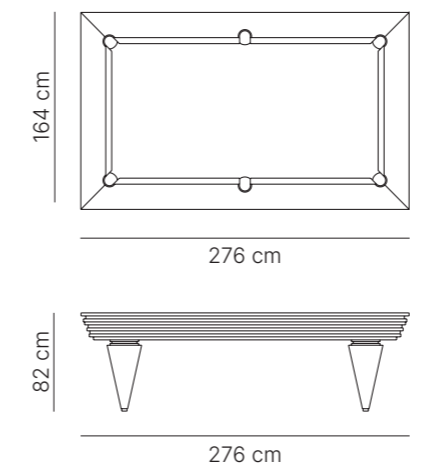

External measure: 100×100 cm

Also available in the following measurements:  
120×120cm

The functionality of Harmonia game table is enriched by a stylish aesthetic. Designed for four players and equipped with an internal part - where accessories and gaming tools are stored - it is an attractive item, in which the harmonious contrast between essences, materials and colors invites you to play.

model: **Daba**  
restyling: Giovanni Luca Ferreri

External measure for playing field: 9 feet 254×127 cm

Available in the following playing field sizes:  
12 feet | 9 feet | 8 feet | 7 feet

The beauty of our new Daba pool table comes from straight lines, essential design and fine leather refinement. The softness and texture of the leather give modern vibes and original style to the pool table.

External measure for playing field: 8 feet 224x112 cm

Available in the following playing field sizes:  
12 feet | 9 feet | 8 feet | 7 feet

Classic lines and details represent almost two hundred years of experience, the expertise of our artisan and Italian craftsmanship.

External measure for playing field: 270×135 cm

Available in the following playing field sizes:  
270×135cm | 254×127cm