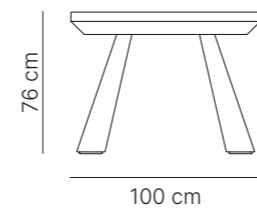

model: **Harmonia**  
design: Benedetta Colombo

External measure for playing field: 7 feet 200×100 cm

Available in the following playing field sizes:  
9 feet | 8 feet | 7 feet

Harmonia pool table is characterized by soft lines and sophisticated design and it is realized following the traditional Italian craftsmanship, that symbolizes Hermelin Biliardi products.

External measure: 100×100 cm

Also available in the following measurements:  
120×120cm

The functionality of Harmonia game table is enriched by a stylish aesthetic. Designed for four players and equipped with an internal part - where accessories and gaming tools are stored - it is an attractive item, in which the harmonious contrast between essences, materials and colors invites you to play.