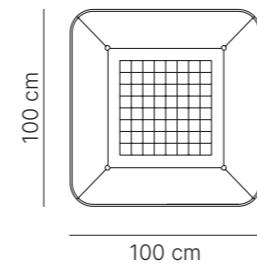

model: **Harmonia**  
design: Benedetta Colombo

External measure for playing field: 7 feet 200×100 cm

Available in the following playing field sizes:  
9 feet | 8 feet | 7 feet

Harmonia pool table is characterized by soft lines and sophisticated design and it is realized following the traditional Italian craftsmanship, that symbolizes Hermelin Biliardi products.

compartments are harmoniously revealed, leaving players amazed.

Harmonia game table is an elegant and refined model, that surprises and fascinates thanks to its contemporary and original design.

model: **Harmonia game table**  
design: Benedetta Colombo

External measure: 100×100 cm

Also available in the following measurements:  
120×120cm

The functionality of Harmonia game table is enriched by a stylish aesthetic. Designed for four players and equipped with an internal part - where accessories and gaming tools are stored - it is an attractive item, in which the harmonious contrast between essences, materials and colors invites you to play.