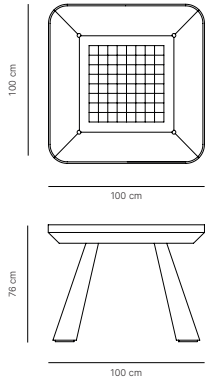

WE PLAY TOGETHER SINCE 1825

hermelin

BILIARDI

HARMONIA GAME TABLE

Design by
Benedetta Colombo

External dimensions:
100×100 cm

Also available in the following
dimensions:
120×120cm

All our game table models can be made in any wood essence, colour, finish, upholstered in leather and customized in every detail.