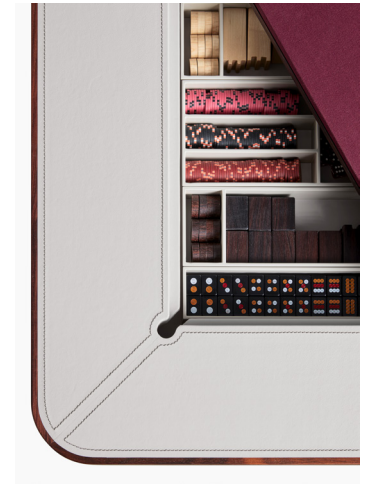

WE PLAY TOGETHER SINCE 1825

hermelin

BILIARDI

HARMONIA GAME TABLE

Design by
Benedetta Colombo

External dimensions:
100×100 cm

Also available in the following
dimensions:
120×120cm

All our game table models can be made in any wood essence, colour, finish, upholstered in leather and customized in every detail.